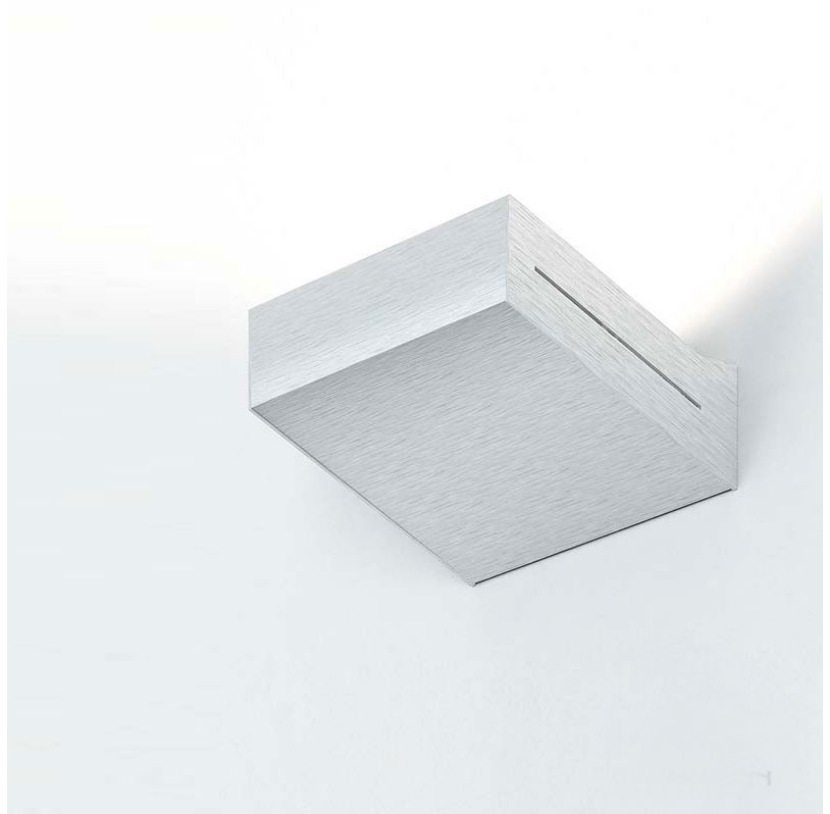

NEVA SURFACE

D93164

PROJECT	
TYPE	
NOTES	
QUANTITY	
DATE	

GENERAL

Series: Neva
 Brand: Milan
 Division: Design
 Mounting Type: Surface
 Mounting Location: Wall
 Subcategory: Uplight

PHYSICAL

Shape: Rectangle
 Length (mm): 128
 Length (in): 5 1/16
 Height (mm): 85
 Height (in): 3 3/8
 Extension (mm): 117
 Extension (in): 4 5/8
 Light Distribution: Direct / Indirect
 Weight (kg): 1.4
 Weight (lbs): 3
 Fixture Finish: SST
 Fixture Material: Metal

108mm 4 1/4"

108mm 4 1/4"

J-Box cover plate
Included

128mm 5 1/16"

85mm 3 3/8"

117mm 4 5/8"

NEVA SURFACE

D93165

PROJECT	
TYPE	
NOTES	
QUANTITY	
DATE	

GENERAL

Series: Neva
Brand: Milan
Division: Design
Mounting Type: Surface
Mounting Location: Wall
Subcategory: Uplight

PHYSICAL

Shape: Rectangle
Length (mm): 128
Length (in): 5 1/16"
Height (mm): 85
Height (in): 3 3/8"
Extension (mm): 117
Extension (in): 4 5/8"
Light Distribution: Direct / Indirect
Weight (kg): 1.4
Weight (lbs): 3
Fixture Finish: WHI
Fixture Material: Metal

PROJECT	
TYPE	
NOTES	
QUANTITY	
DATE	

GENERAL

Series: Neva
 Brand: Milan
 Division: Design
 Mounting Type: Surface
 Mounting Location: Wall
 Subcategory: Uplight

PHYSICAL

Shape: Rectangle
 Length (mm): 253
 Length (in): 9 ¹⁵/₁₆"
 Height (mm): 85
 Height (in): 3 ³/₈"
 Extension (mm): 117
 Extension (in): 4 ⁵/₈"
 Light Distribution: Direct / Indirect
 Weight (kg): 1.8
 Weight (lbs): 4
 Fixture Finish: SST
 Fixture Material: Metal